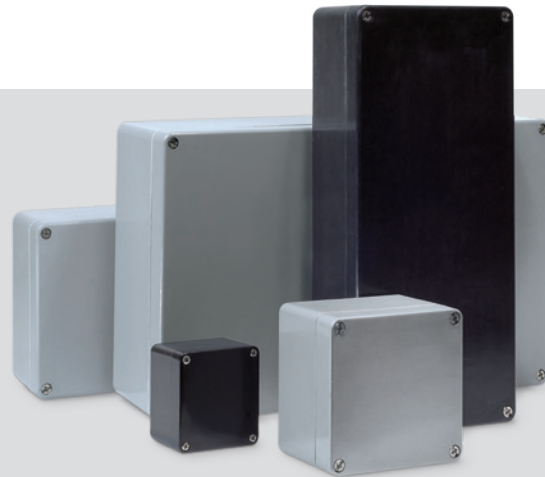

Aluminium and polyester blank enclosures CA, CP, CPS

ATEX-U certified standard enclosures

BERNSTEIN enclosures have been tested by an internationally recognised and certified inspection authority and certified through type approval testing for use in areas with potentially explosive dust and gas atmospheres. Used as terminal and control enclosures, the aluminium pressure die-cast (CA) and glass-fibre reinforced polyester (CPG, CPS) enclosures are designed to accept corresponding mechanical and electrical equipment. The enclosures come with operating instructions, type identification plate and CE Declaration of Conformity. Either an EPDM or silicone seal can be used. The enclosures can be fitted at the factory with external hinges.

Technical Data

- Protection class IP66 to IEC 60529
- Ex-Identification
 -  II 2G Ex eb IIC Gb
 -  II 2D Ex tb IIIC Db
- Impact strength > 7 joules
- Operating temperature max. -55 °C to +135 °C (special seal)
- Enclosure colour:
 - CA** RAL 7001 (silver grey)
Powder-coating corrosion protection
 - CP/CPS** RAL 7000 (squirrel grey) CP
RAL 9005 (jet black) CPS
- UV resistance
- Certificates:
 - CA** IBExU 16 ATEX 1130 U, IECEx IBE 15.0025U
 - CP/CPS** IBExU 16 ATEX 1197 U, IECEx IBE 16.0036U